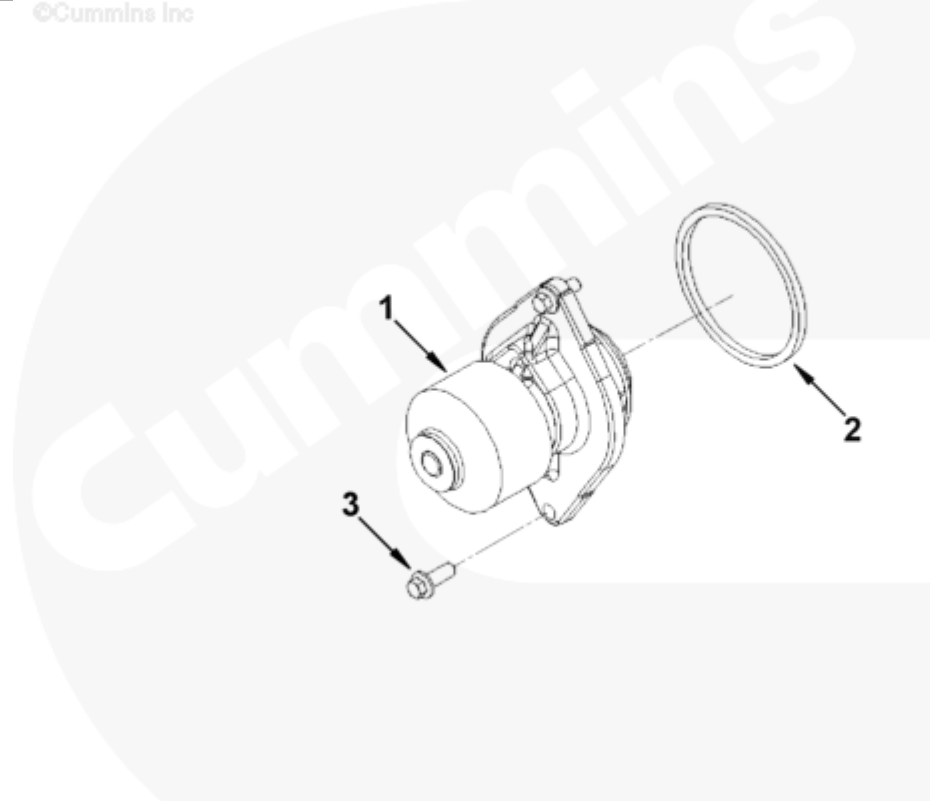

Cummins Inc

wp900ga

SMALL | MEDIUM | LARGE

Cart	Ref No	Part Number	Part Description	Required	Remarks
View My Cart					
		WP9001	Water Pump		Water Pump

<input type="checkbox"/>	1	3903749	Pump, Water	1	
<input type="checkbox"/>	2	3906698	Rectangular Ring Seal	1	
<input type="checkbox"/>	3	3900227	Hexagon Head Cap Screw	2	M8 X 1.25 X 22.
<input type="checkbox"/>		4089731	Water Pump Kit	A/R	
<input type="checkbox"/>	1	3283602	Water Pump	1	
<input type="checkbox"/>	2	3906698	Rectangular Ring Seal	1	